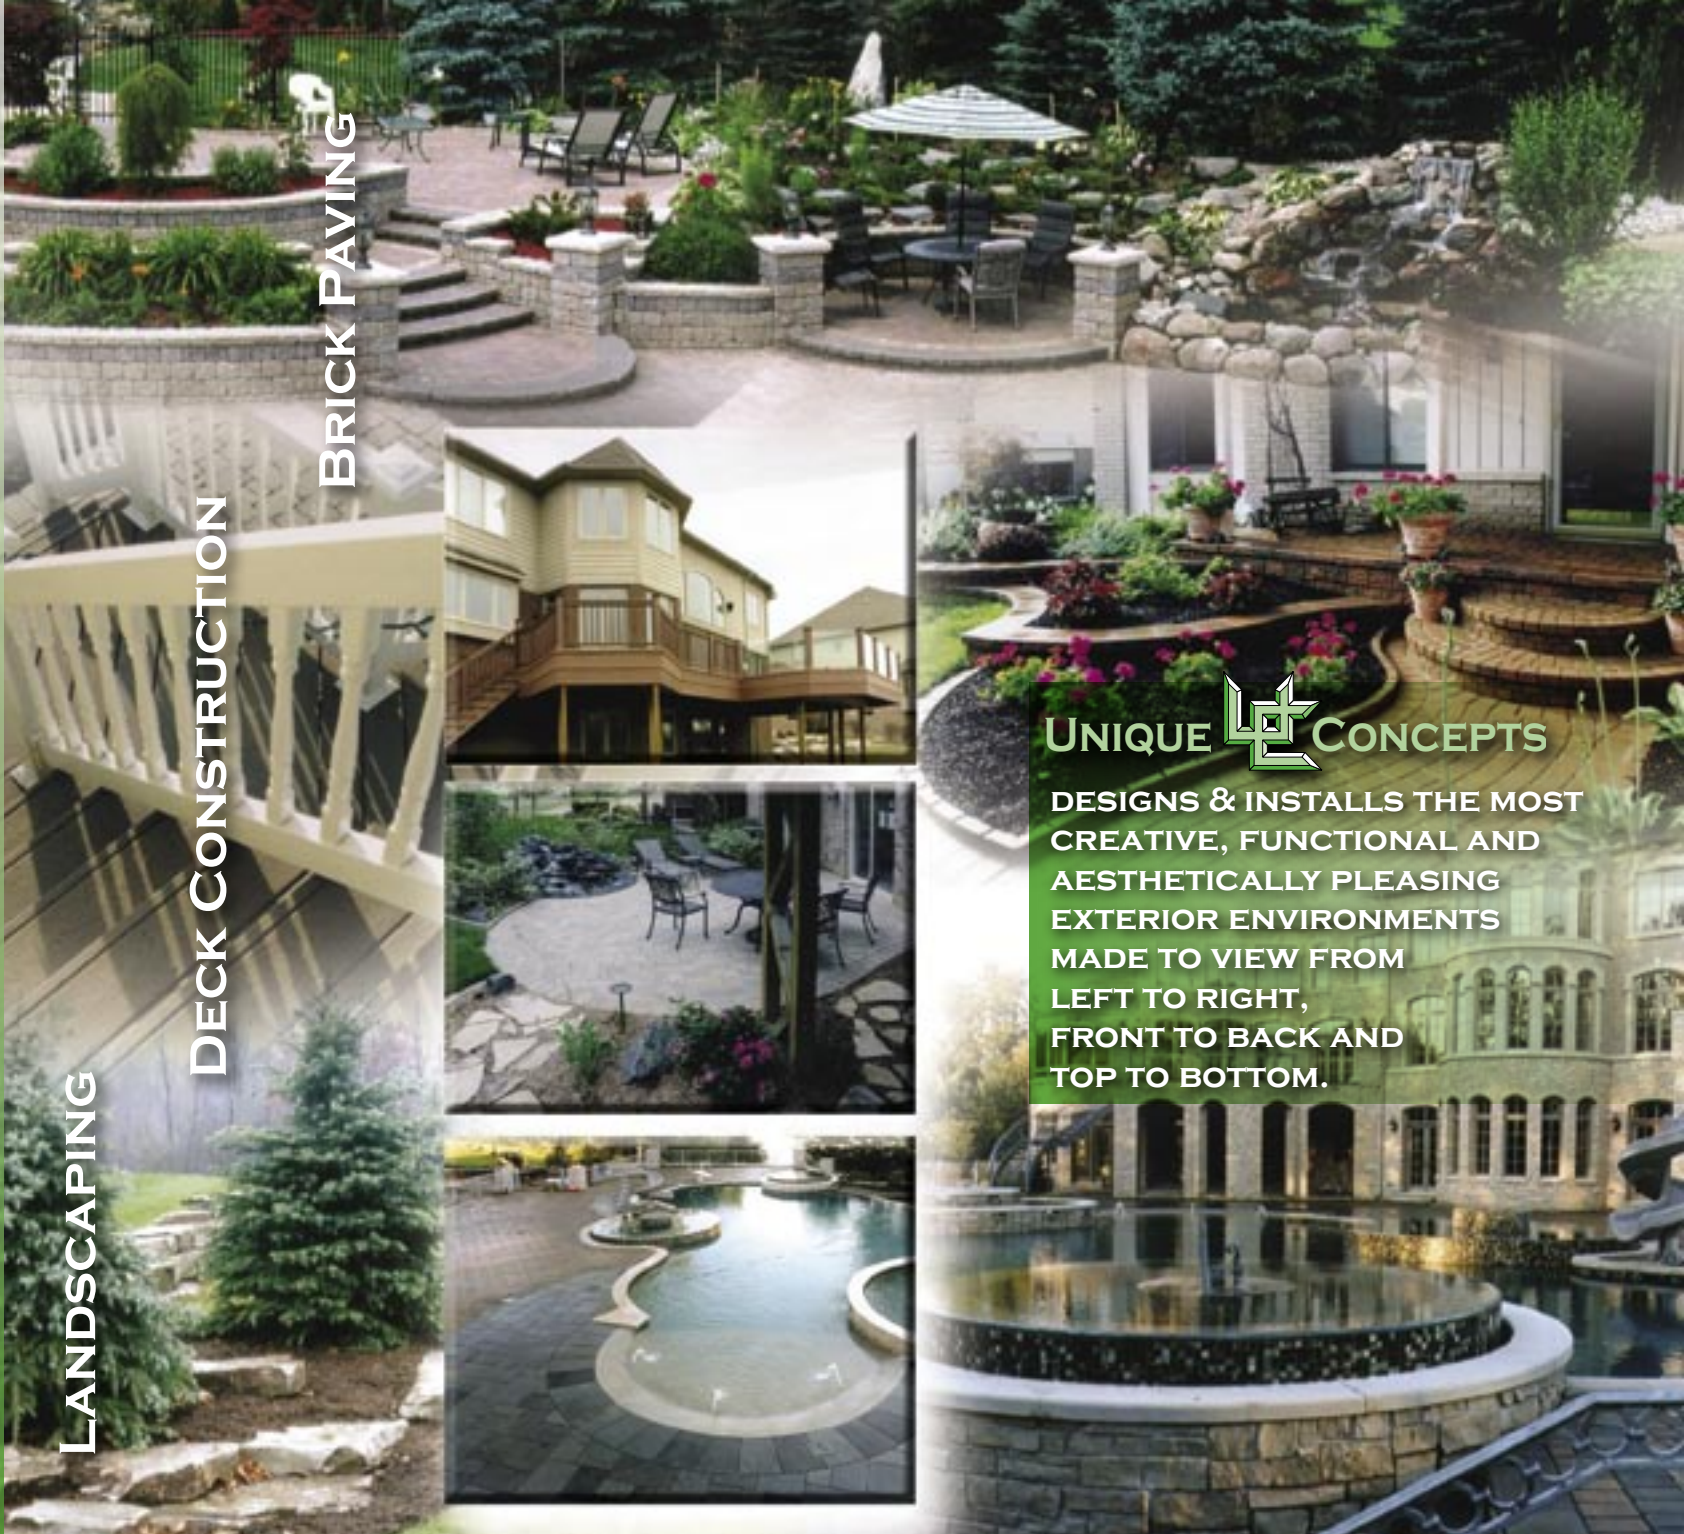

Much emphasis is put on the balance of the design so that the eye desires to see it all. The designs add interest and intrigue to your establishment by blending with the existing architecture and color scheme.

Our high standards of craftsmanship and attention to detail then turn your dream into a reality.

LANDSCAPING

DECK CONSTRUCTION

BRICK PAVING

UNIQUE  CONCEPTS

DESIGNS & INSTALLS THE MOST CREATIVE, FUNCTIONAL AND AESTHETICALLY PLEASING EXTERIOR ENVIRONMENTS MADE TO VIEW FROM LEFT TO RIGHT, FRONT TO BACK AND TOP TO BOTTOM.